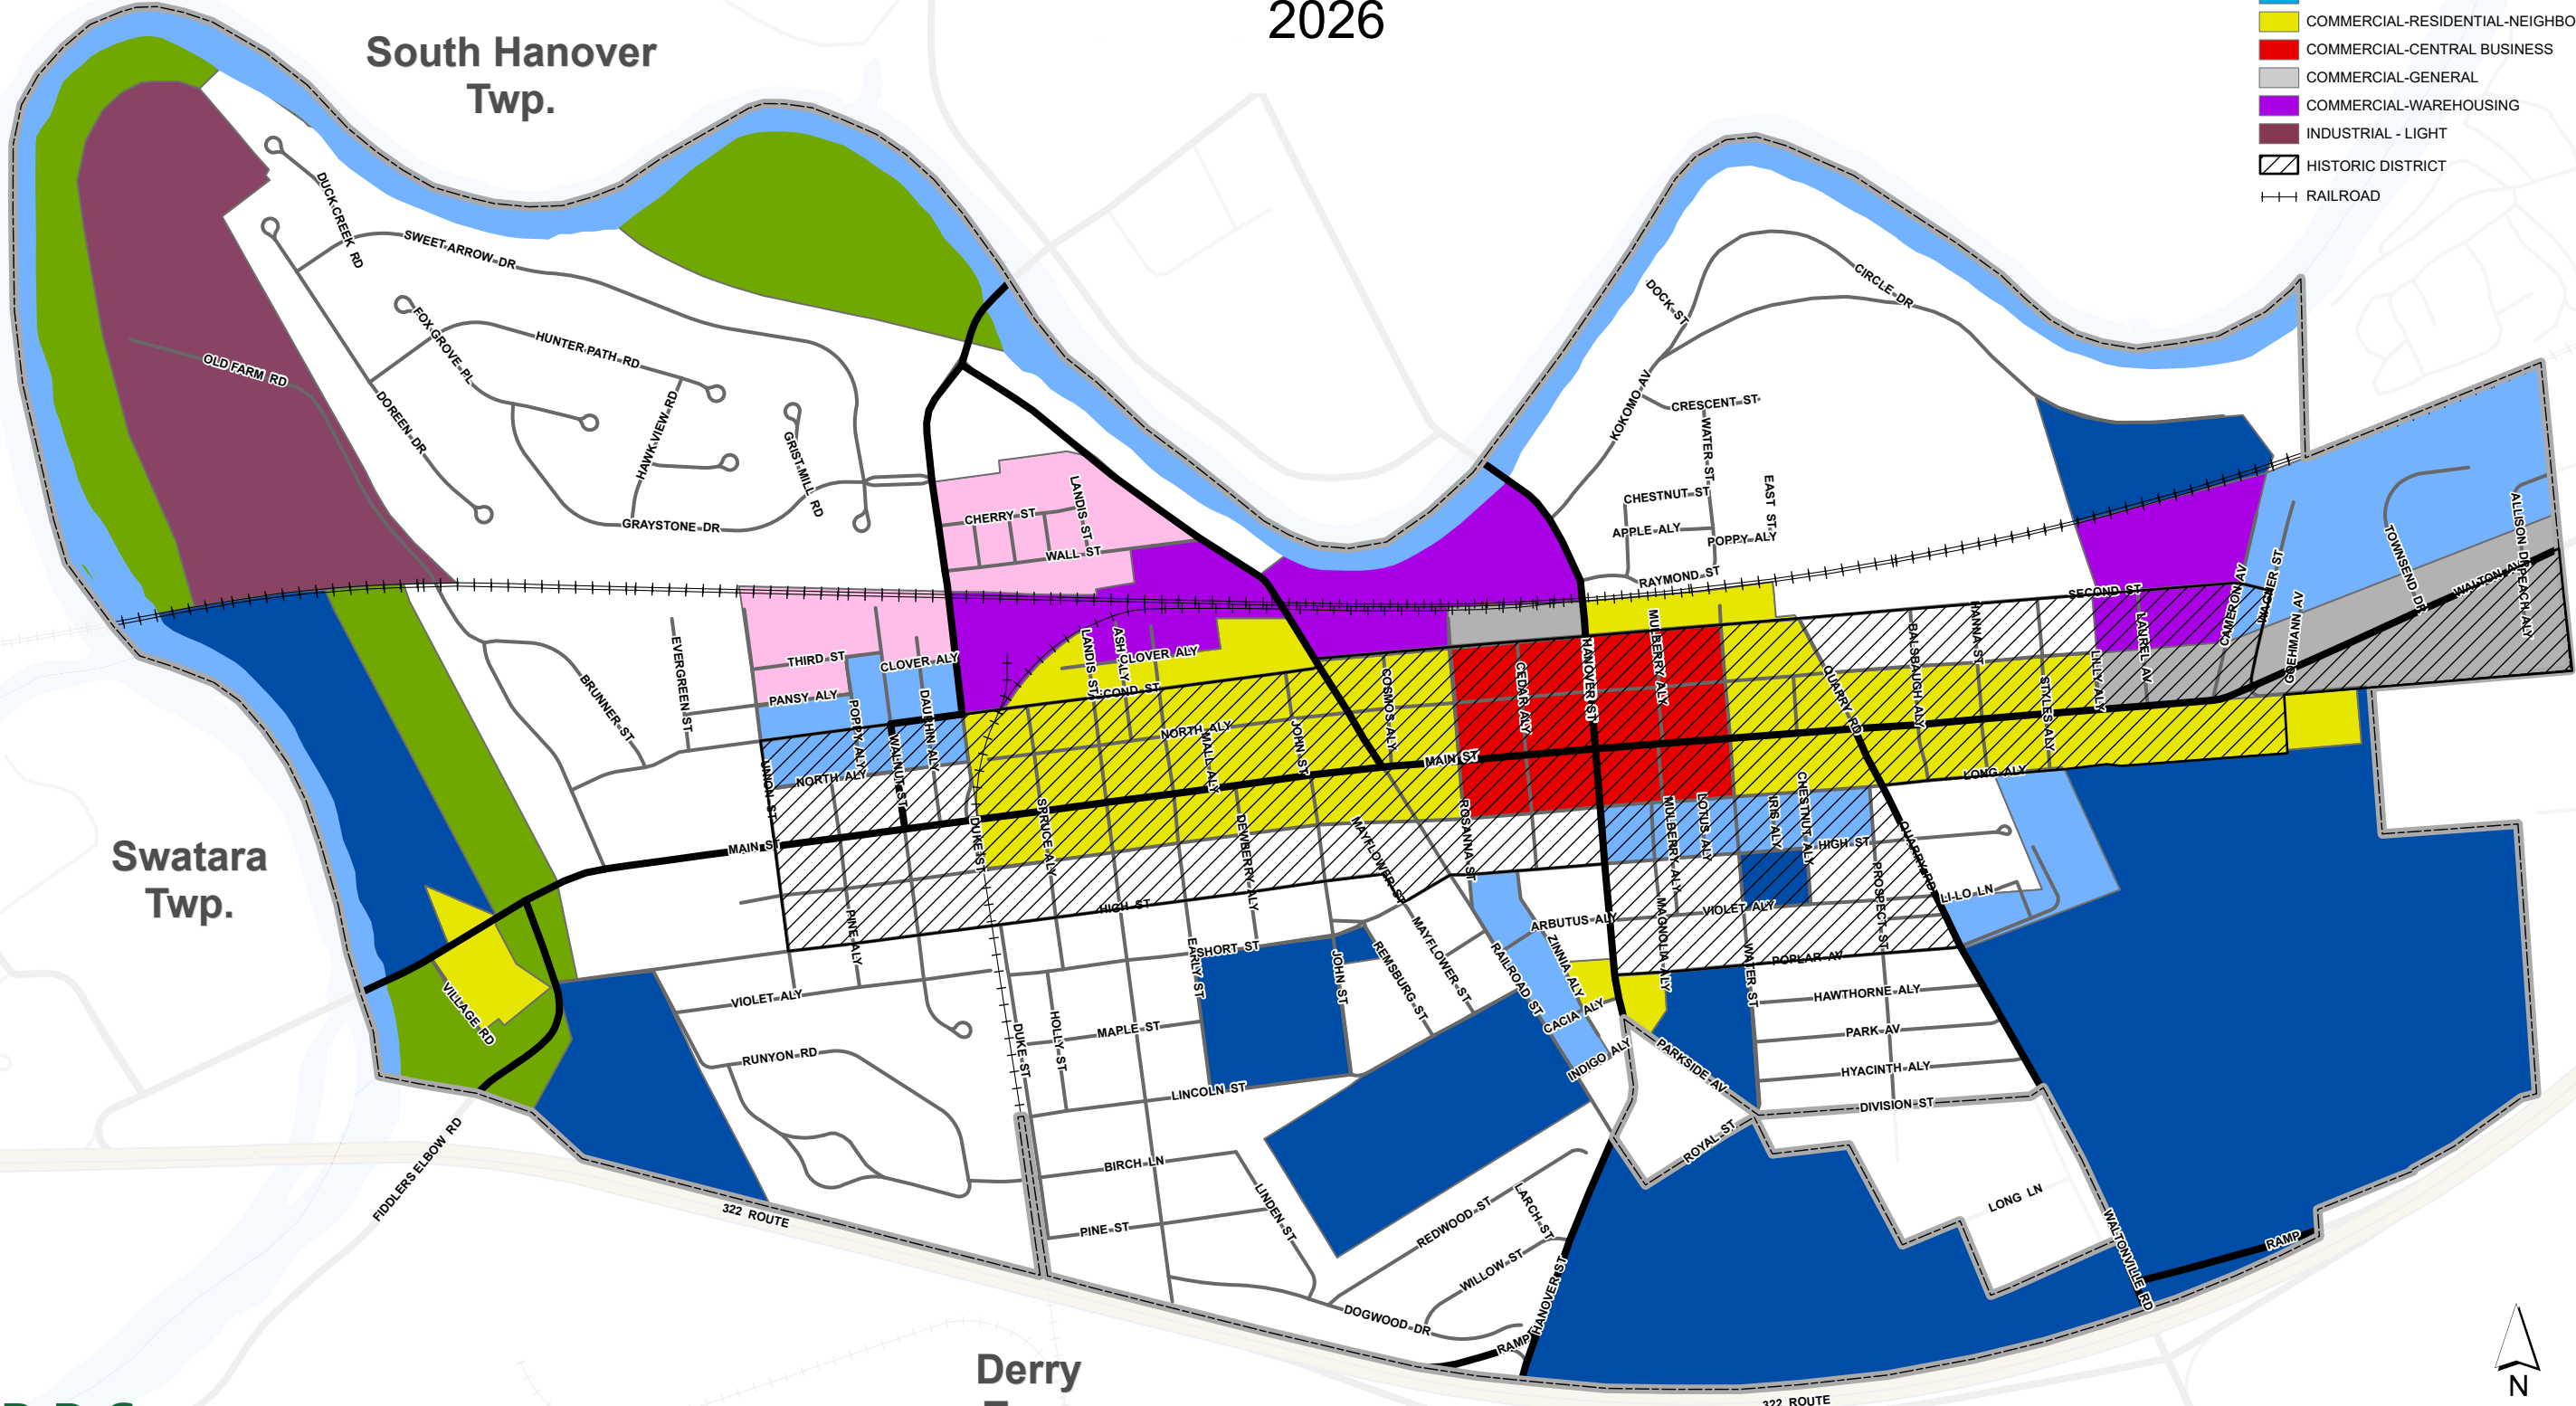

Zoning Map

Hummelstown Borough

Dauphin County, Pennsylvania

2026

LEGEND

- CONSERVATION
- INSTITUTION
- RESIDENTIAL-SINGLE-FAMILY
- RESIDENTIAL-MIXED
- RESIDENTIAL-TWO-FAMILY/APARTMENT
- COMMERCIAL-RESIDENTIAL-NEIGHBORHOOD
- COMMERCIAL-CENTRAL BUSINESS
- COMMERCIAL-GENERAL
- COMMERCIAL-WAREHOUSING
- INDUSTRIAL - LIGHT
- HISTORIC DISTRICT
- RAILROAD

Tri-County Regional Planning Commission and Dauphin County Planning Commission makes no warranty or representation, either expressed or implied, with respect to the accuracy of data represented for any particular purpose. The data is provided 'as is' and the user assumes all risk of use.

Date Prepared: March 2026
 Prepared By: Tri-County Regional Planning Commission
 Source Data: PennDOT, Dauphin County IT (GIS), Hummelstown Boro., PA DEP & TCRPC